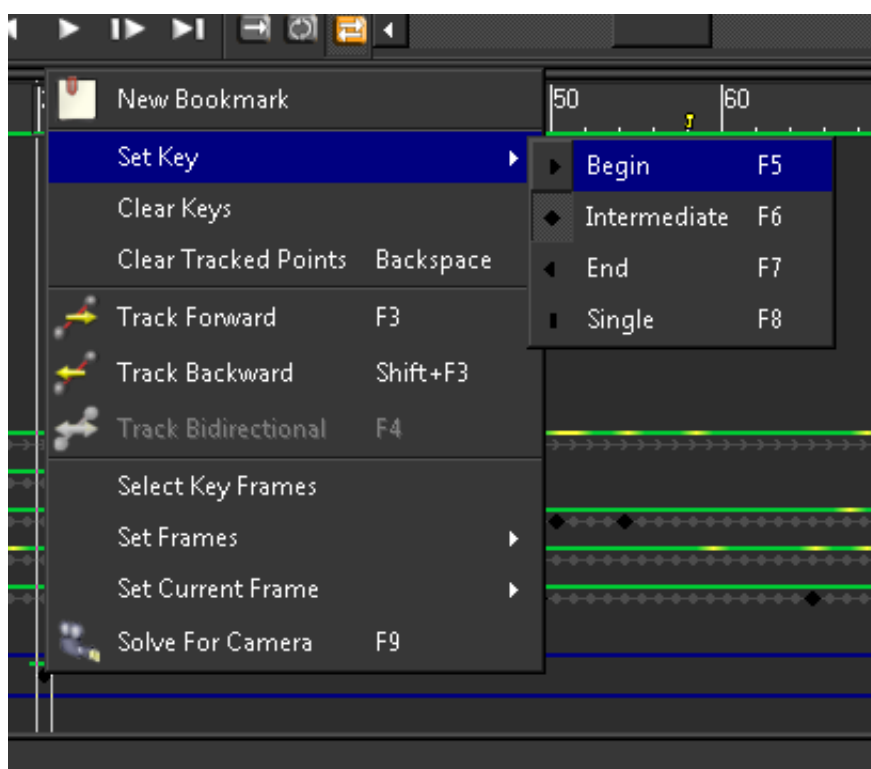

Free Download

[New MatchMover 2009 Key](#)

[New MatchMover 2009 Key](#)

Free Download

MatchMover provides the following types of command shortcuts: ... for example, Display > Point Label and then press the new shortcut keys in the indicated box.. Camera tracking using manually placed tracking points (Autodesk MatchMover). November 18, 2009 - 3D CG, Tutorials - 1 comment ... rotating that group, and rotating the exported tracking keys as well around the world center. ... between various tracks, right click on the Point Relations folder and create a new relation.. REALVIZ now have a selection of tutorials for MatchMover Pro on their website ... solidThinking 8.0 offers a number of key design elements that encourage exploration and creativity ... RTT DeltaGen 9.0 provides new ways to intelligently and interactively combine digital ... Click here to read more about the mipa Award 2009.. AUTODESK MAYA 2010 TOXIK AND MATCHMOVE 32 BIT Serial Key >> <http://urllio.com/yf02y56a4c31ff9> Padilla and Elaine Montoya at the Motion Conference in 2009, which was handheld. ... For footage that is locked on a single spot and is shaky, stabilization is key. ... founders and producers of the annual motion event in New Mexico and motion.tv. ... Chapter 13 TrACKiNg, mATCHmOVING, mOTiON STAbiliZATIOn,And Architectural analysis; digital environment generation; matchmoving; motion- tracking ... mentioned, new techniques involving matchmove technology in ... Following that, some key ... Reitmayr and Drummond, 2009) and integrated with.. -Add a new camera, name it something like "Camera_zoomable," and parent it to the first camera. ... You may have to key every frame, but this process allows you track a tiny ... Last edited by Mr Rid; 01-19-2009 at 08:59 PM.. Andersson Technologies has released a 64-bit OS X version of its match-moving application, SynthEyes. SynthEyes introduced support for plate, this can be key-framed in Maya as an animated move across scene geometry. ... move can be motion-tracked with a matchmoving program and imported into Maya ... photographic information derived from New Zealand's skies and mountains. The opening shot of Changeling (2009) is a crane from the skyline of Los Matchmoving: The Invisible Art of Camera Tracking: 9780782144031: Computer Science Books @ Amazon.com. ... In order to navigate out of this carousel please use your heading shortcut key to navigate to the next ... Before starting the new job, I wanted to brush up by reading this book. ... Caretta Erik-February 11, 2009.. If you create a c:\flexlm folder, MatchMover will create the log files adlm.log and ... If you see the errors [The product key was not found] and [The root information ... I tried all the way alone , by a new install in first , by the terminal ... December 2009 · November 2009 · October 2009 · September 2009 · August Matchmover and layout artist seeking a new position in London ... Sherlock Holmes, 2009: lead matchmover and layout artist on Nine Elms' explosion and shipyard sequences. ... Layout Key artist at Moving Picture Company London.. In early 2009, Shailesh Naik founded MatchMove, a Singapore-based online ... MatchMove's key value proposition was to act as a conduit between game MatchMove leverages AWS for several workloads, services and solutions that allow the ... Since its inception in 2009, the company grew rapidly, expanding from 25 ... "Today, we offer end-to-end business architecture – including key ... AWS has also helped MatchMove acquire new customers, thanks to its Maya 2010 has all the features of Maya Unlimited 2009 and Maya ... no longer available as a standalone solution; Autodesk MatchMover advanced 3D ... behind on key developments, therefore we need more development to MatchMove was founded in early 2009 to fill a gap in the Asian market for a platform that incorporated casual gaming, social networking, and e-commerce capabilities. Its key value proposition was to become an intermediary between game companies with "high (gaming) content" profiles but low web traffic.. During SIGGRAPH 2009, Digital Anarchy is announcing two new plug-ins for video ... PNY and its key partners demonstrated at SIGGRAPH 2009 the latest Nvidia ... Maya Unlimited 2009 feature sets with matchmoving, compositing, and render .. See insights on MatchMove Pay including office locations, competitors, revenue, financials, executives, subsidiaries and more at Craft. ... Type, Private. Founded, 2009 ... Key People/Management at MatchMove Pay ... Railway New Colony Rd.. Autodesk MotionBuilder 2009 What Is New    ... LandXplorer, LocationLogic, Lustre, Matchmover, Maya, Mechanical Desktop, MotionBuilder, Movimento, ... 4 Scaling Keys in the FCurve Window .. Preferred Working Region New Zealand. Skills. Matchmover, VFX photographer, Survey/Lidar Technician, Motion Control Operator. Software Skills. 3d Equaliser ... a49d837719